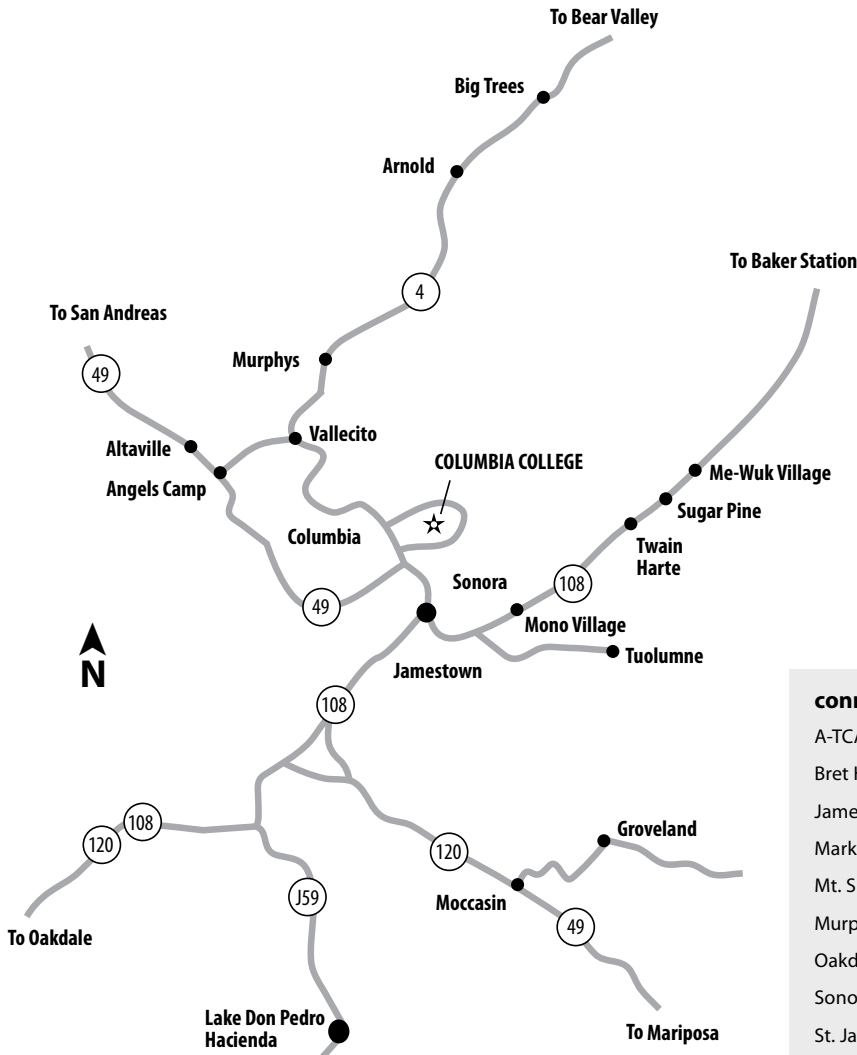

Off Campus Locations

Calaveras County

Angels Camp

Bret Harte High School
364 Murphys Grade Rd.

Mark Twain Elementary School District
981 Tuolumne Avenue

Murphys

First Congregational Church
509 North Algiers Street

Stanislaus County

Oakdale

Oakdale High School
739 West G Street

Stanislaus Culinary Arts Institute
(Oakdale Community School)
1040 Wakefield Drive

Tuolumne County

Jamestown

Jamestown Family Resource Center
7th Street at 7th Avenue

Sonora

Amador-Tuolumne Community Action Agency (A-TCAA)
Family Learning Center
18080 Blue Bell Rd. East

Mountain Springs Golf Course
17566 Lime Kiln Road

Sonora High School
430 N. Washington St.

St. James Episcopal Church
(Red Church)
42 Snell Street

Tuolumne County Senior Center
540 Greenley Road

Twain Harte

Twain Harte Fitness Center
22511 Twain Harte Drive

connectColumbia Location Codes

A-TCAA Family Learning Center	CFLC
Bret Harte High School	CBRT
Jamestown Family Resource Center	CJTE
Mark Twain Elementary School District	CMTE
Mt. Springs Golf Course	CMTS
Murphys First Congregational Church	CFCC
Oakdale High School	COHS
Sonora High School	CSON
St. James Episcopal Church	CSTJ
Stanislaus Culinary Arts Institute	CSCA
Tuolumne County Senior Center	CSRC
Twain Harte Fitness Center	CTFC