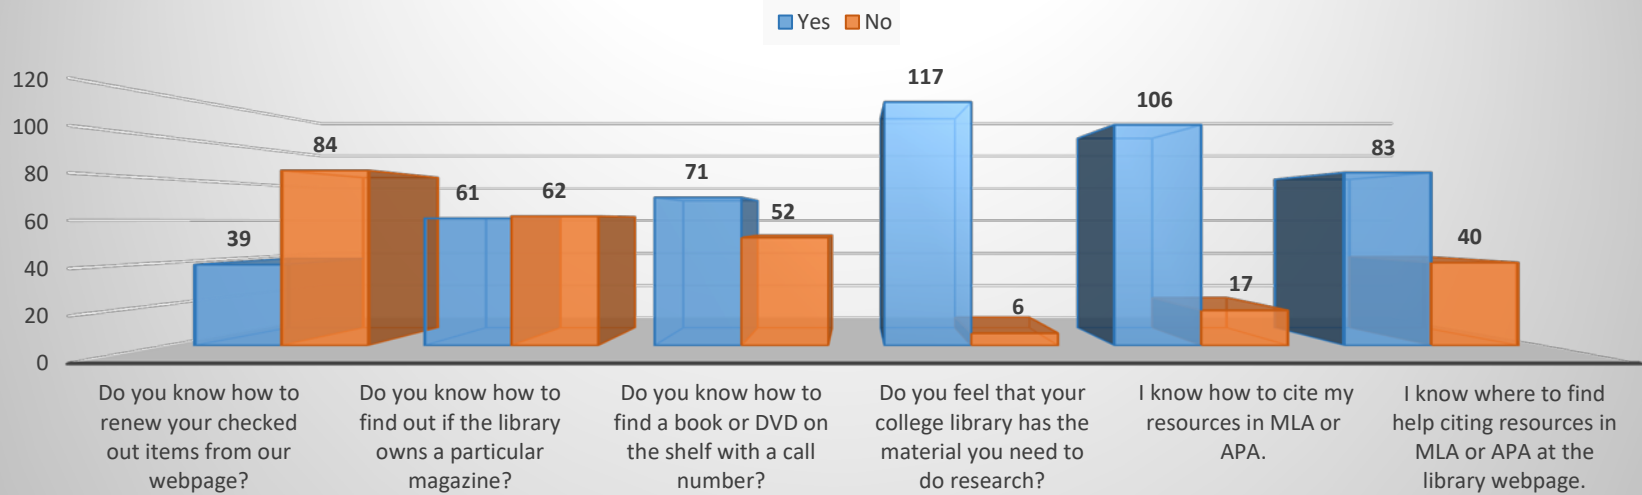

	Yes	Sometimes	No	
As part of your classes, have you had a library orientation or research session?	50	34	39	
Do you use the library's card catalog to find books, movies or music?	18	47	58	
Do you visit the library's webpage?	36	49	58	
Do you use any of the Library databases (to find journals, magazines, newspapers, etc.?)	35	46	42	
Have you ever used a Library E-Book from home?	4	8	111	
	Yes	No		
Do you know how to renew your checked out items from our webpage?	39	84		
Do you know how to find out if the library owns a particular magazine?	61	62		
Do you know how to find a book or DVD on the shelf with a call number?	71	52		
Do you feel that your college library has the material you need to do research?	117	6		
I know how to cite my resources in MLA or APA.	106	17		
I know where to find help citing resources in MLA or APA at the library webpage.	83	40		
Any recommendations for improving our resources and/or services?				
How often are you on campus? (Check the best choice for you.)	40	75	6	2
	Yes	1/2 & 1/2	No	
Do you find you do most of your research using Google (or another search engine)?	47	72	4	

### Questions 2-6

## How often are you on campus? (Check the best choice for you.)

Legend: Every weekday (Blue), 2-4 days/week (Orange), Once/week (Grey), Few times/month (Yellow)