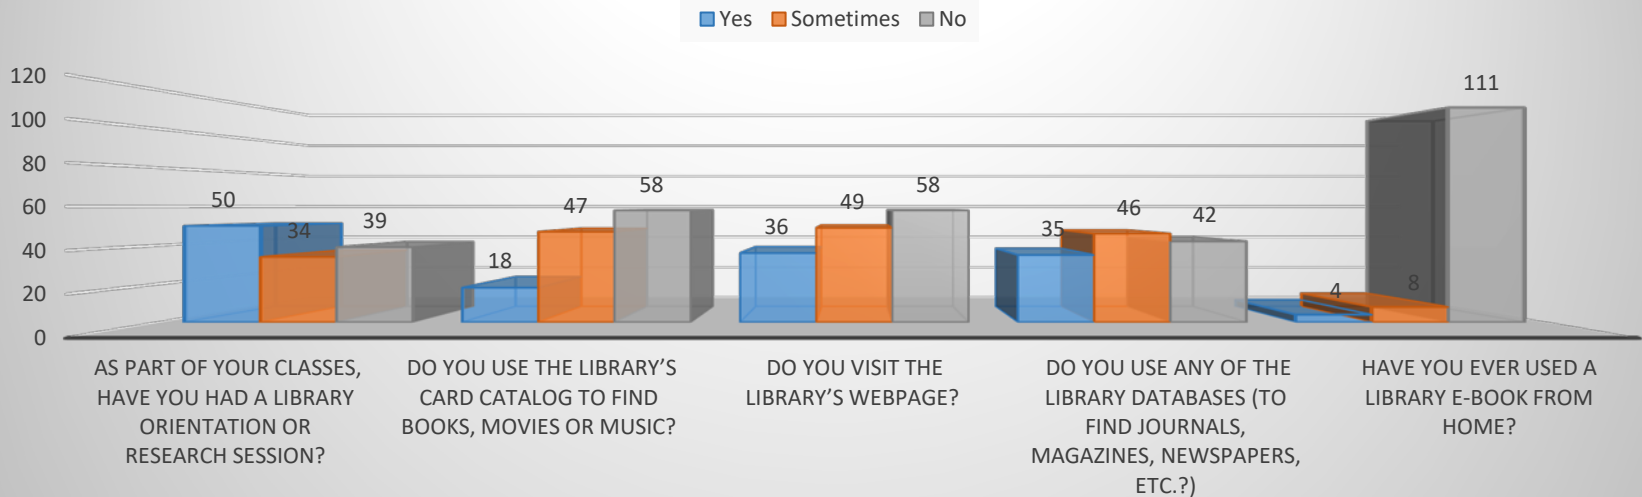

Questions 2-6