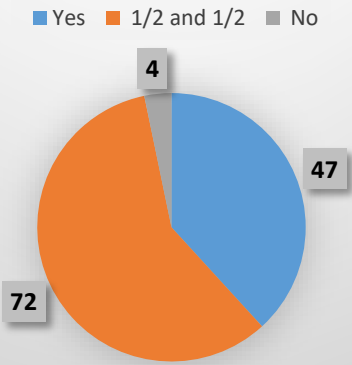

Do you find you do most of your research using Google (or another search engine)?