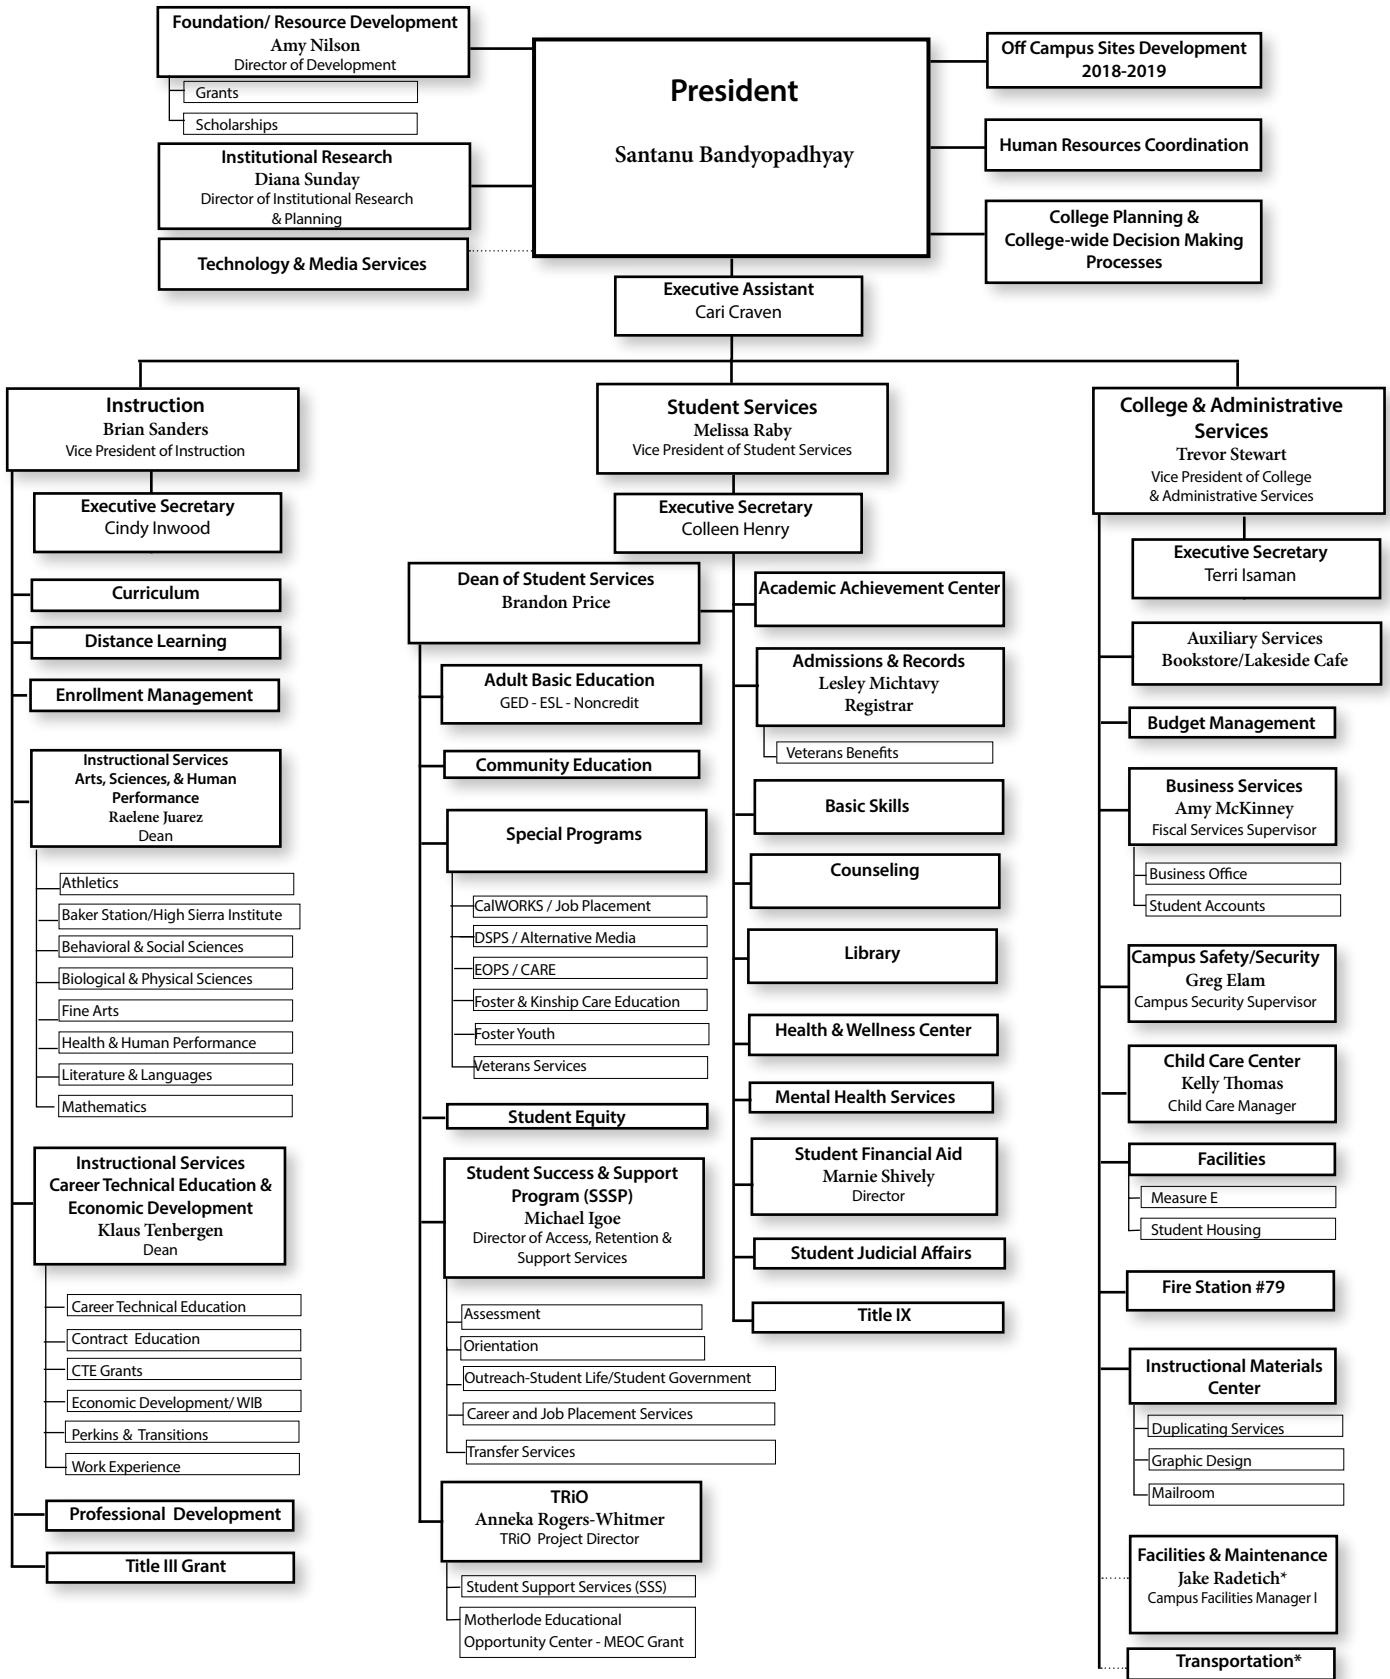

Columbia College Organizational Chart

2018 - 2019

* Central Services Staff