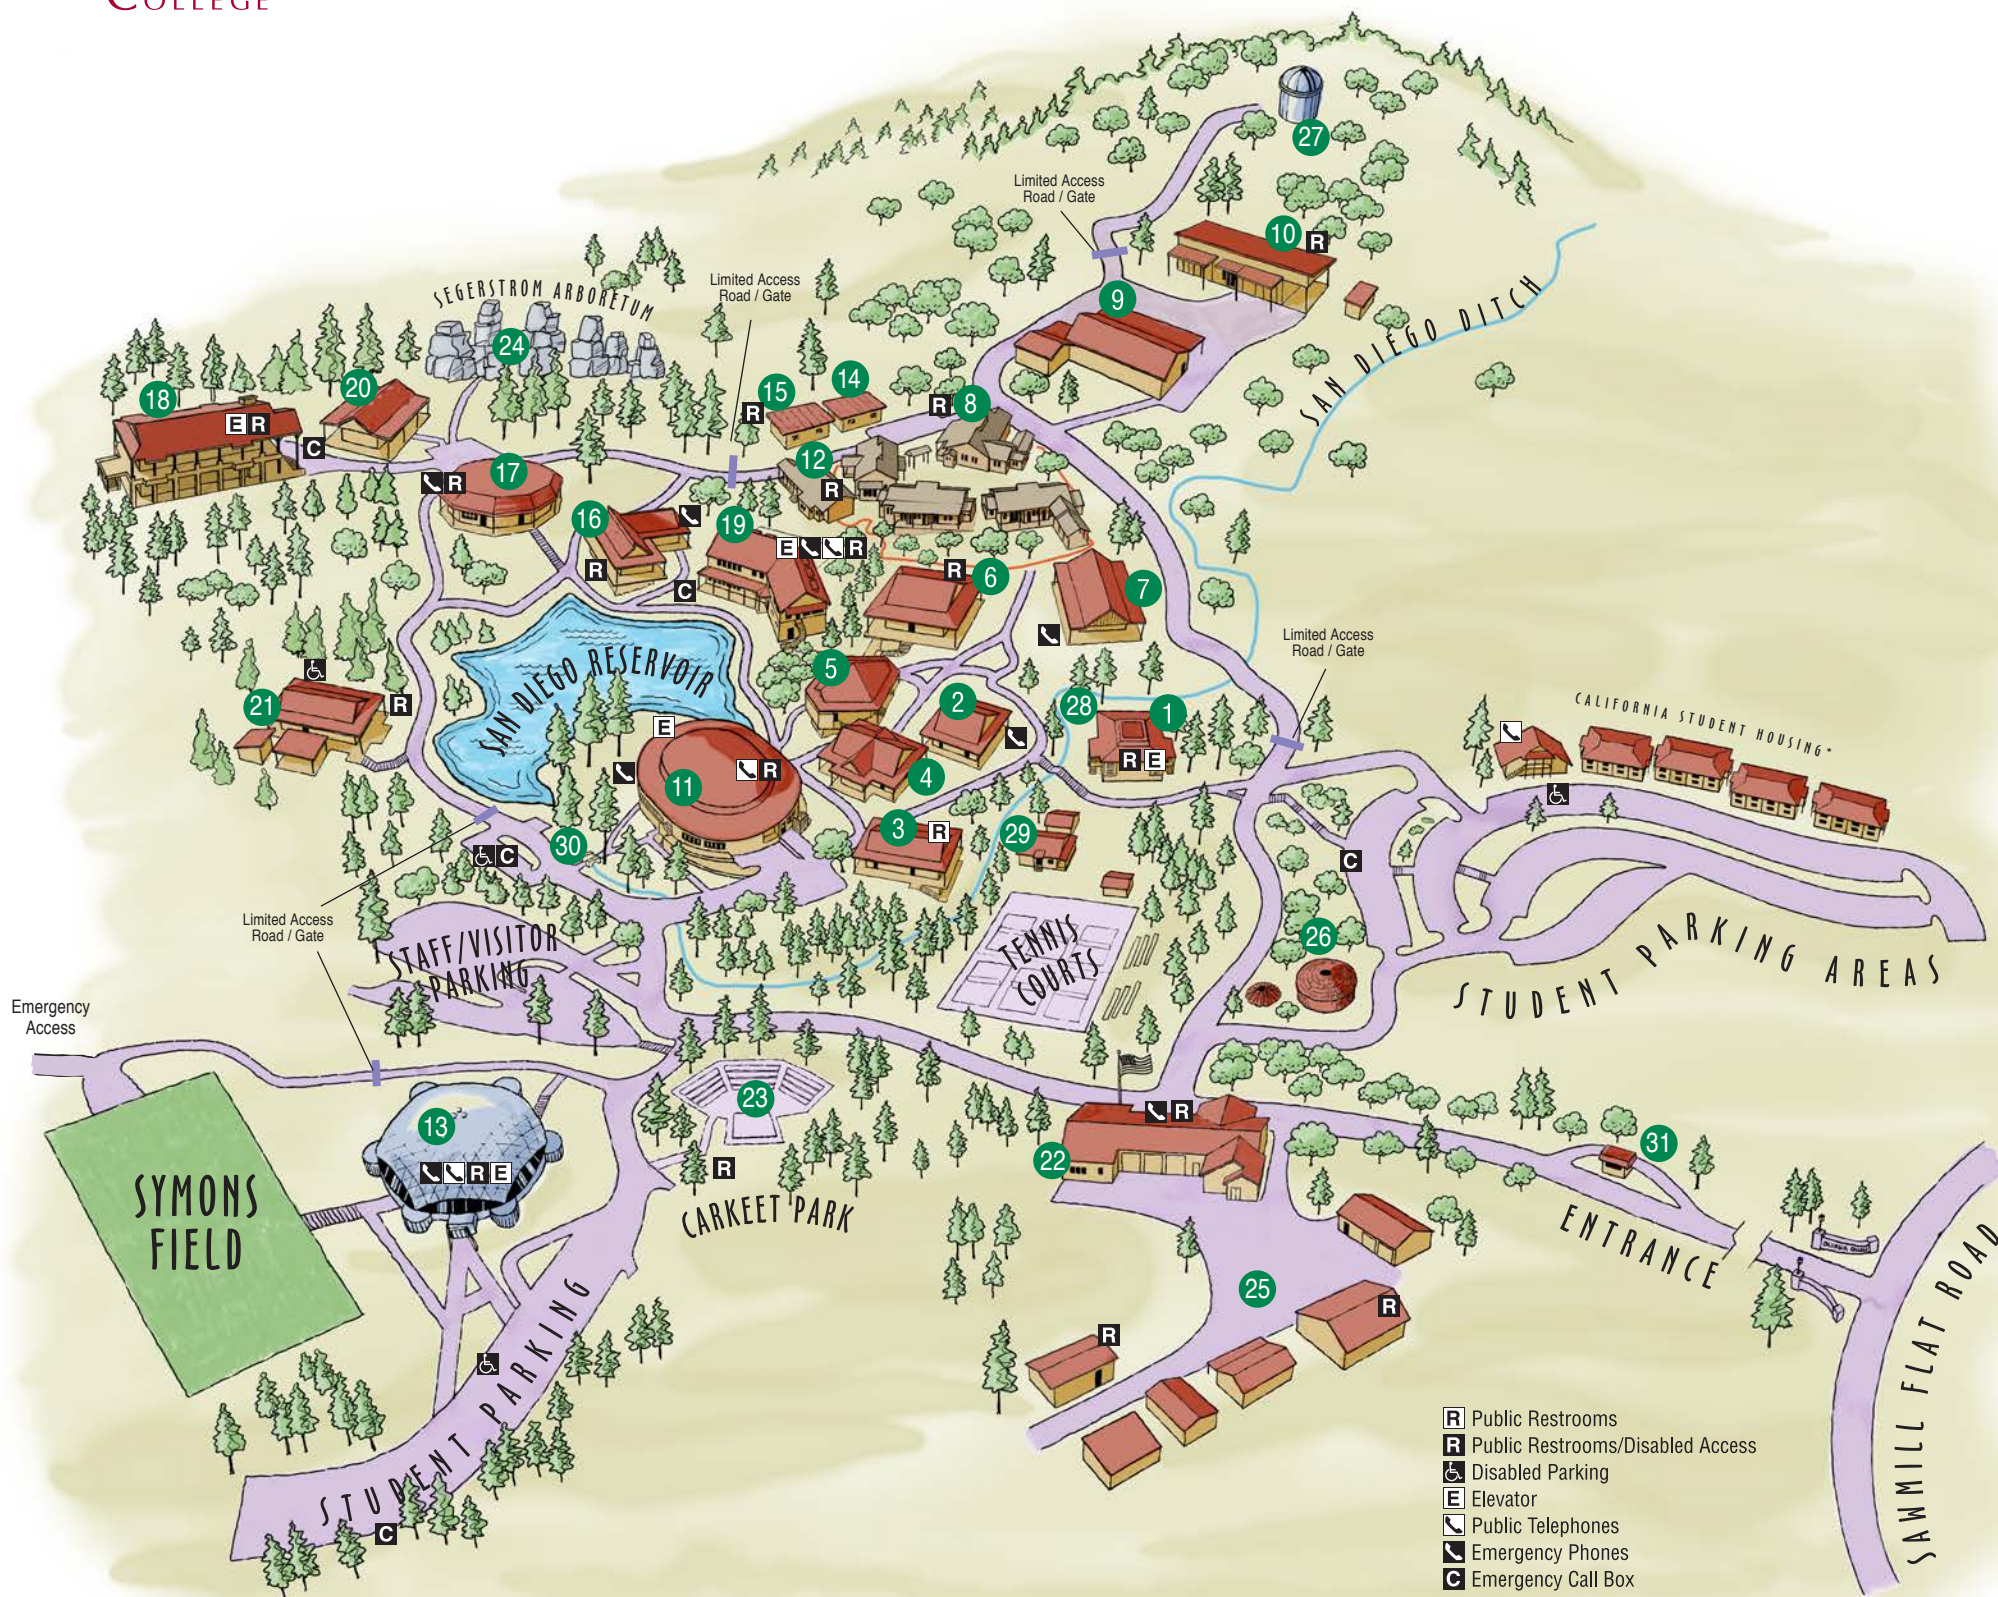

Columbia College Campus

In case of emergency, call 911
 Campus Security (Bldg. 22) 588-5167

Smoking permitted only in designated areas and not within 20 feet of building entrances.

* Privately owned and operated by Pogacar Properties

LEGEND

- | | | |
|---|--|--|
| 1 Alder | 12 Maple | 22 Public Safety Center / Firehouse |
| 2 Aspen | 13 Oak Pavilion | 23 Charles Segerstrom, Jr. Memorial Amphitheater |
| 3 Buckeye | 14 Pinyon | 24 Segerstrom Arboretum Nature Trail |
| 4 Cedar | 15 Ponderosa | 25 Warehouse, Shipping/Receiving, Transportation & Maintenance |
| 5 Dogwood (Forum Bldg.) | 16 Redbud | 26 Me-Wuk Cultural Center |
| 6 Fir | 17 Sequoia | 27 Observatory |
| 7 Juniper | 18 Sugar Pine | 28 Start Point, Fitness Jogging Trail |
| 8 Laurel (Child Care Center) | 19 Tamarack Hall (Library, Media/Technology) | 29 Davis Cabin |
| 9 Madrone | 20 Toyon | 30 Transit Stop |
| 10 Mahogany | 21 Willow | 31 Information/Toll Booth |
| 11 Manzanita
(Administration, Student Services, Instruction Office,
Manzanita Bookstore, Cellar Restaurant & Cafeteria) | | |

www.gocolumbia.edu