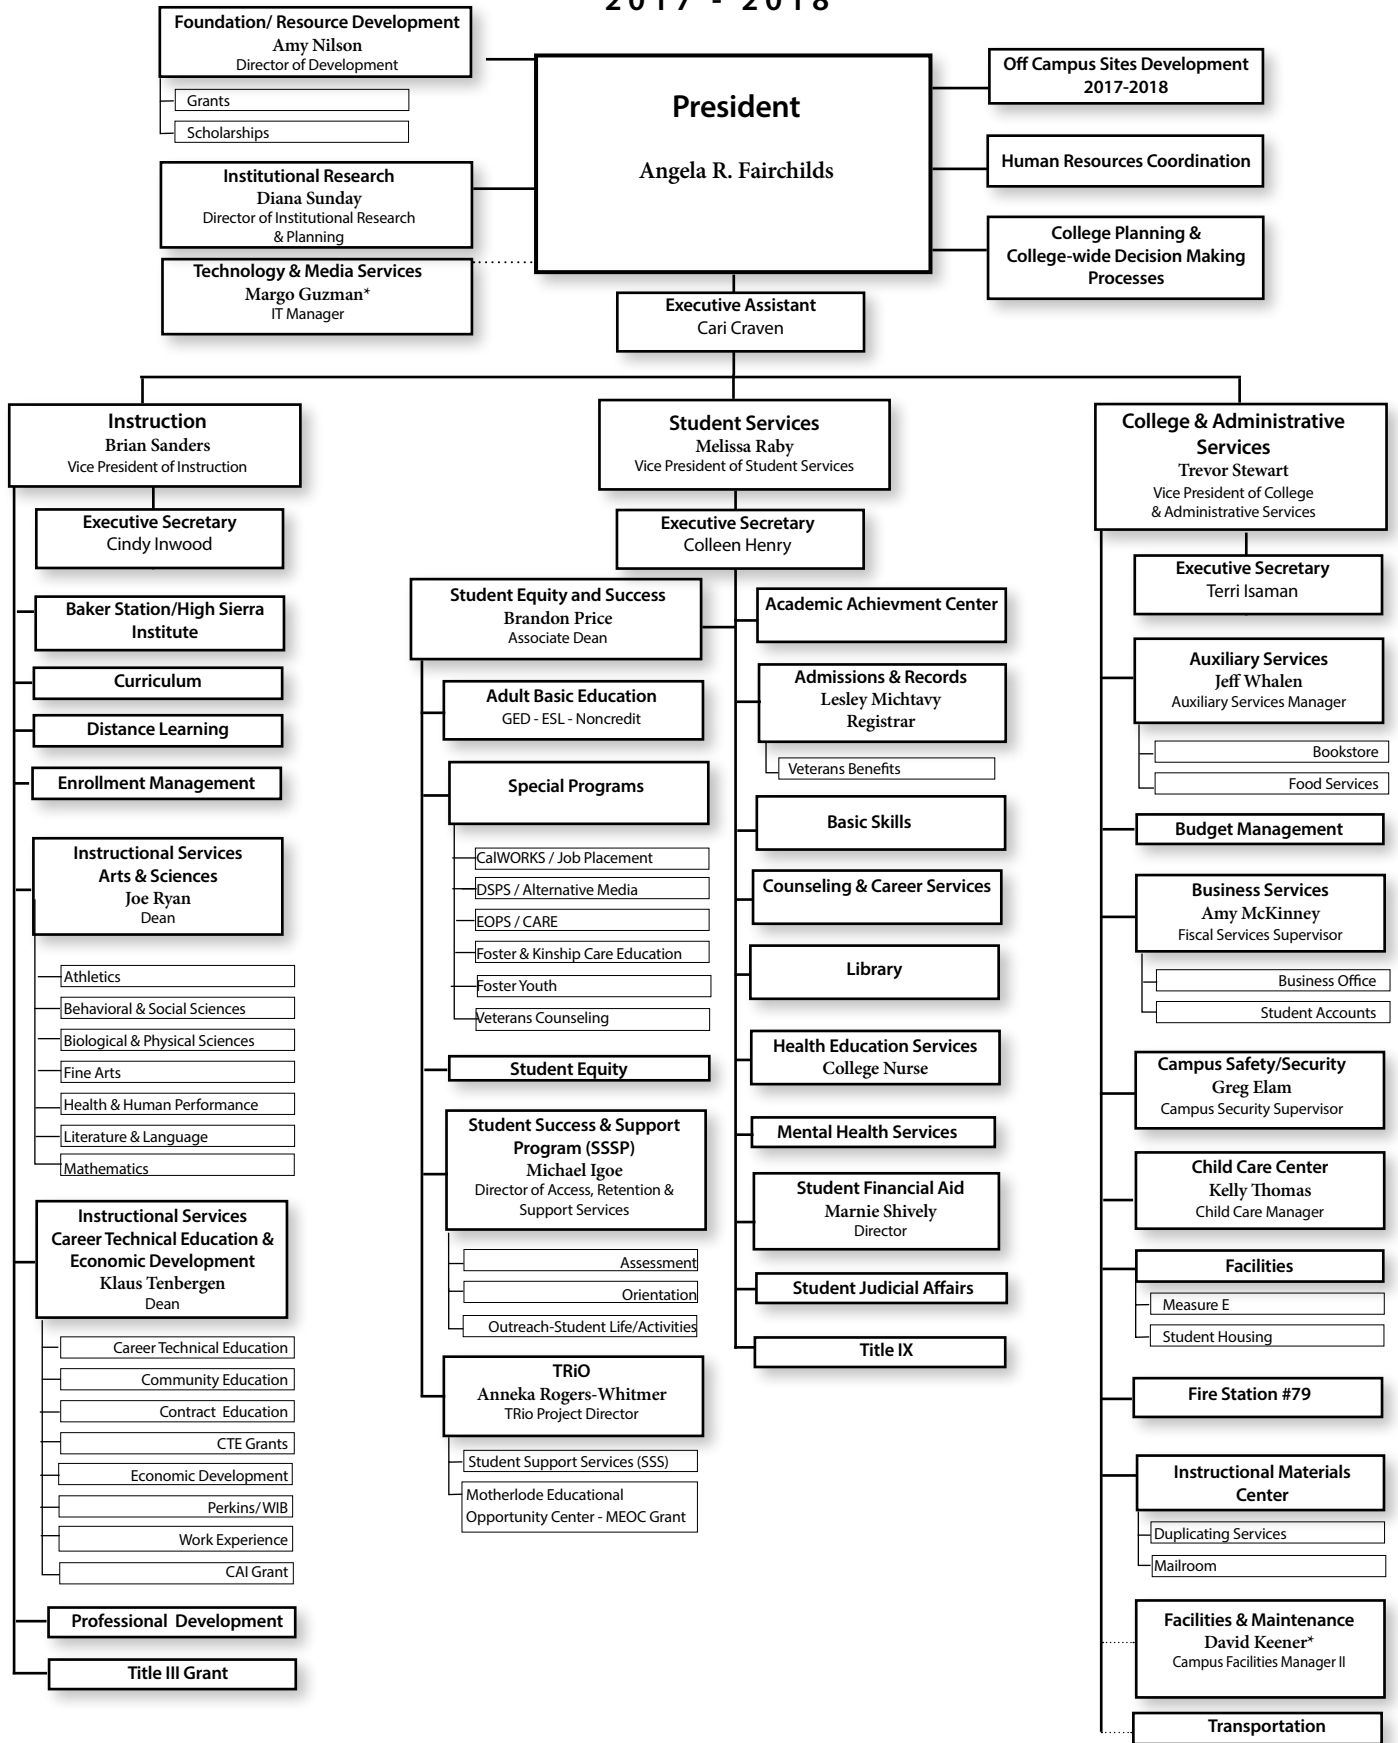

Columbia College Organizational Chart

2017 - 2018

* Central Services Staff