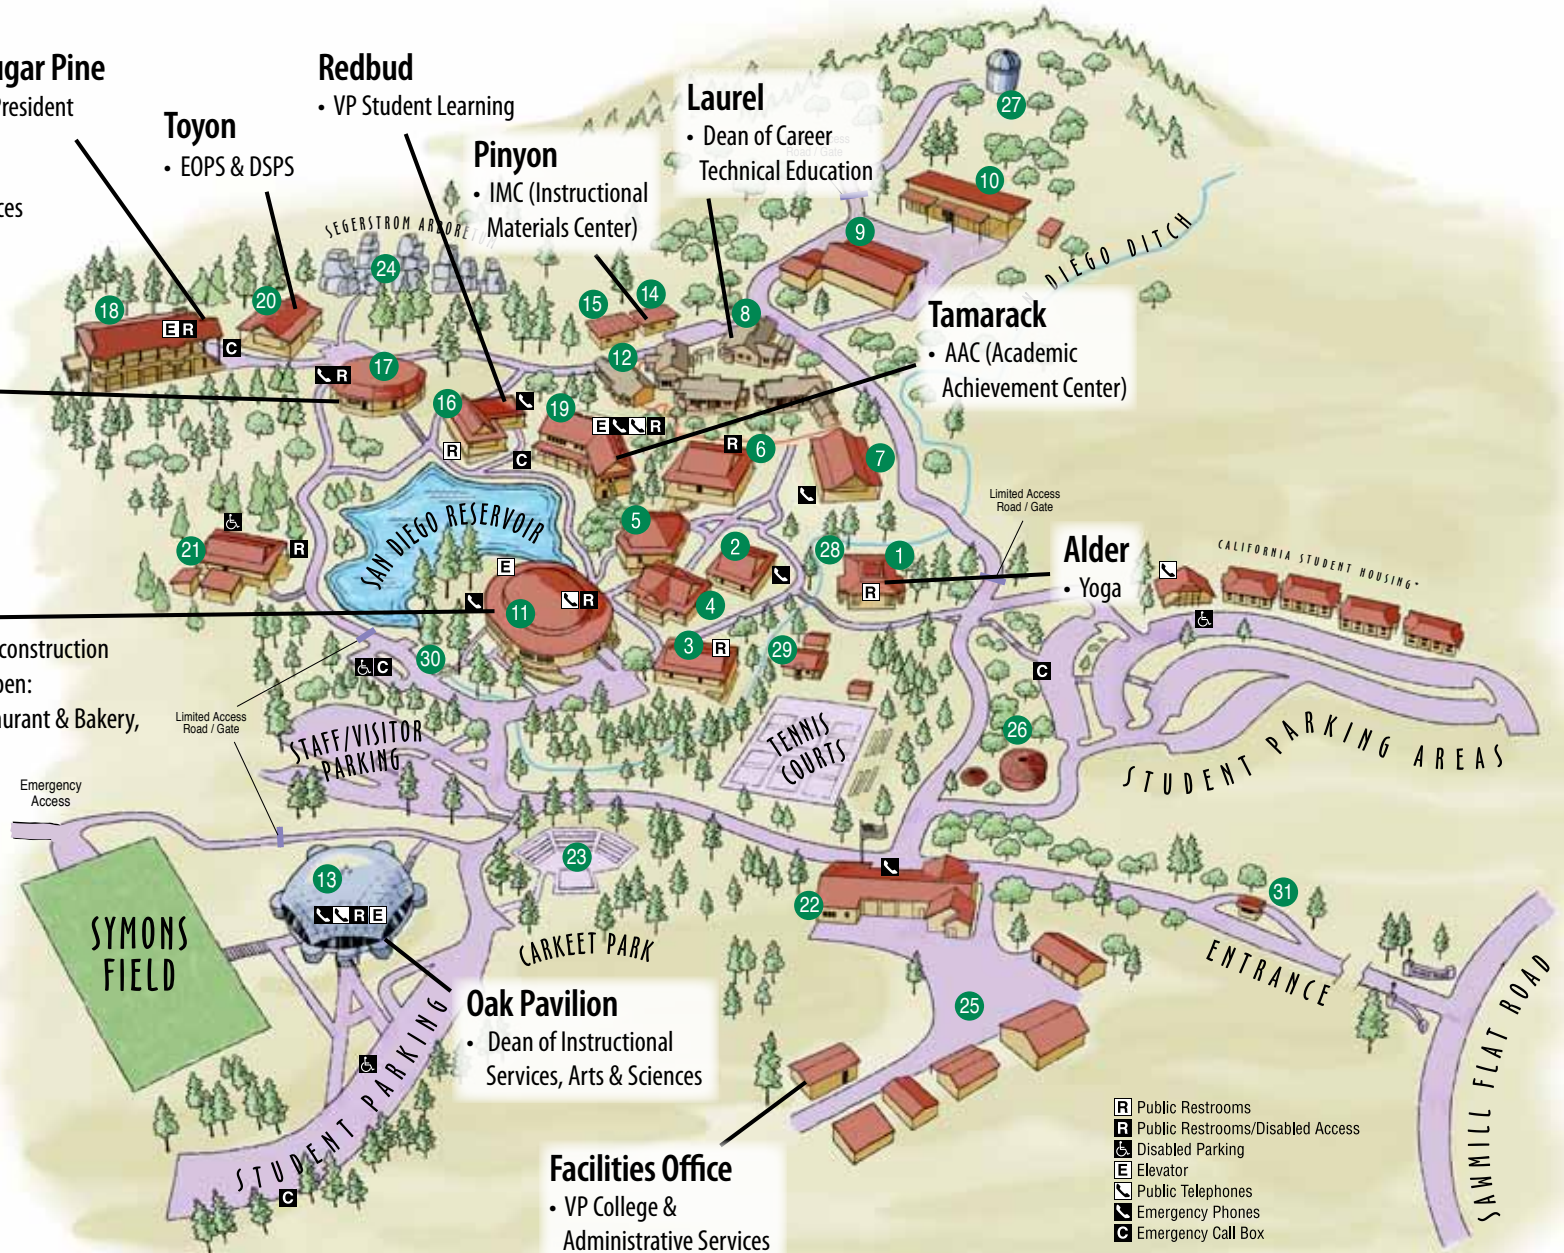

Campus Map during Manzanita Remodel

from January 2014 through summer 2015, upper level Manzanita Building services will be relocated as shown.

KEY

- 1 Alder
- 2 Aspen
- 3 Buckeye
- 4 Cedar
- 5 Dogwood
- 6 Fir
- 7 Juniper
- 8 Laurel
- 9 Madrone
- 10 Mahogany
- 11 Manzanita
- 12 Maple
- 13 Oak Pavilion
- 14 Pinyon
- 15 Ponderosa
- 16 Redbud
- 17 Sequoia
- 18 Sugar Pine
- 19 Tamarack Hall
- 20 Toyon
- 21 Willow
- 22 Public Safety Center / Firehouse
- 23 Amphitheater
- 24 Arboretum Nature Trail
- 25 Warehouse, Shipping/Receiving, Transportation & Maintenance
- 26 Me-Wuk Cultural Center
- 27 Observatory
- 28 Starting Point, Jogging Trail
- 29 Davis Cabin
- 30 Transit Stop
- 31 Information/Toll Booth

Toyon

- EOPS & DSPS

Pinyon

- IMC (Instructional Materials Center)

Tamarack

- AAC (Academic Achievement Center)

Manzanita

- Upper level closed for construction
- Downstairs services open:
Snack Bar, Cellar Restaurant & Bakery,
Manzanita Bookstore

Alder

- Yoga

Oak Pavilion

- Dean of Instructional Services, Arts & Sciences

Facilities Office

- VP College & Administrative Services

- Public Restrooms
- Public Restrooms/Disabled Access
- Disabled Parking
- Elevator
- Public Telephones
- Emergency Phones
- Emergency Call Box