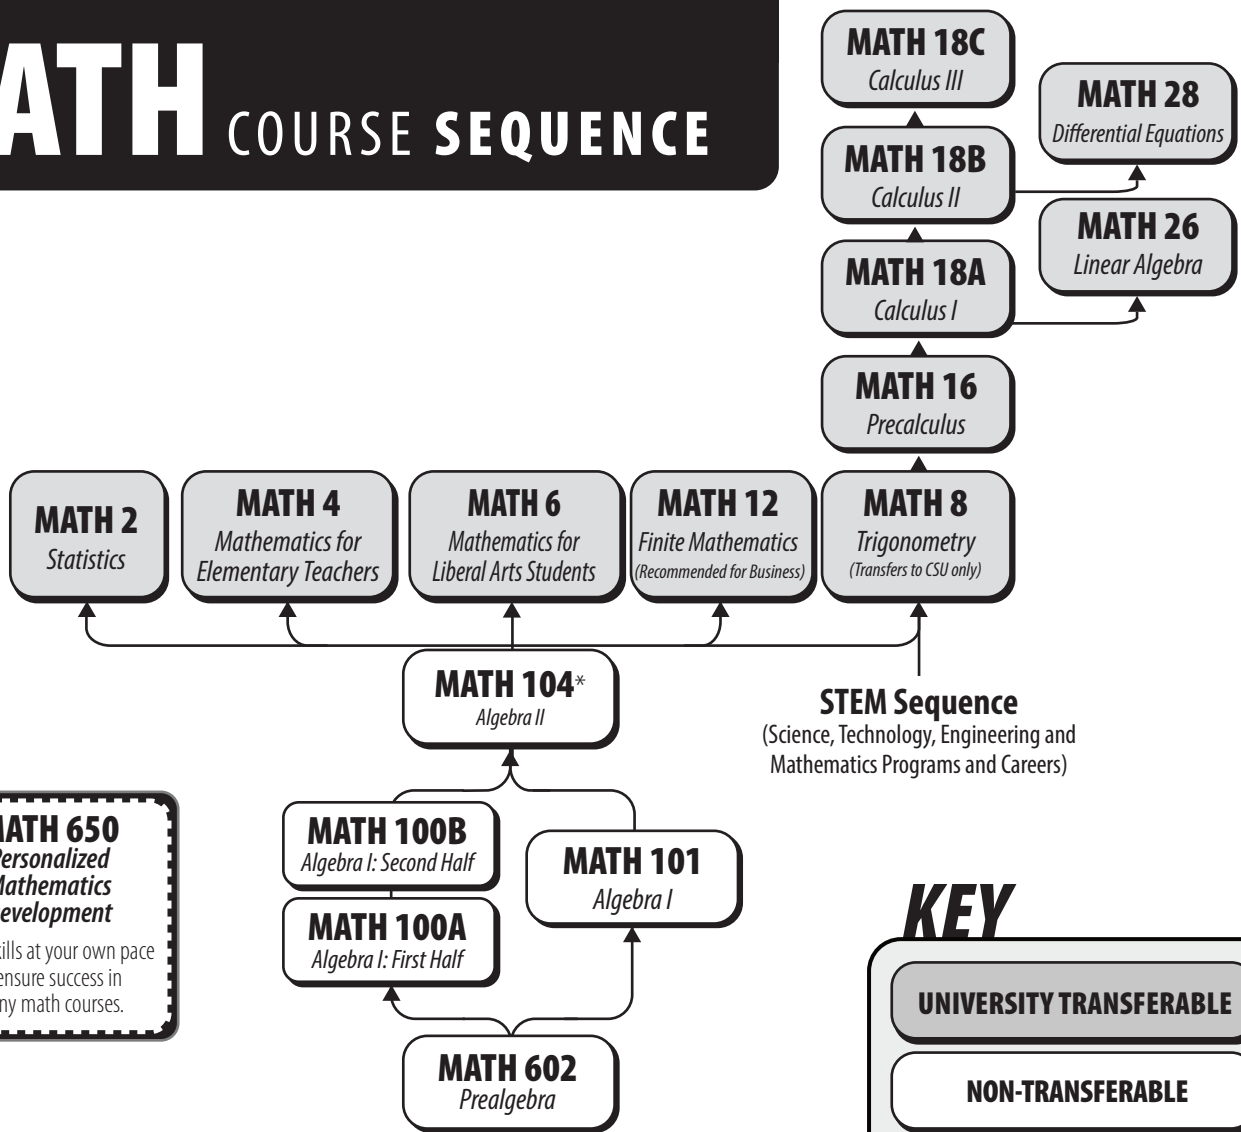

# MATH COURSE SEQUENCE

**MATH 650**  
Personalized  
Mathematics  
Development

Build skills at your own pace  
to ensure success in  
many math courses.

**STEM Sequence**  
(Science, Technology, Engineering and  
Mathematics Programs and Careers)

## KEY

**UNIVERSITY TRANSFERABLE**

**NON-TRANSFERABLE**

\*Math 104 satisfies Mathematics requirement for AA/AS  
Degree from Columbia College.

NOTE: AA-T/AS-T degrees require a transferable  
math course (numbered 1-99) for degree.