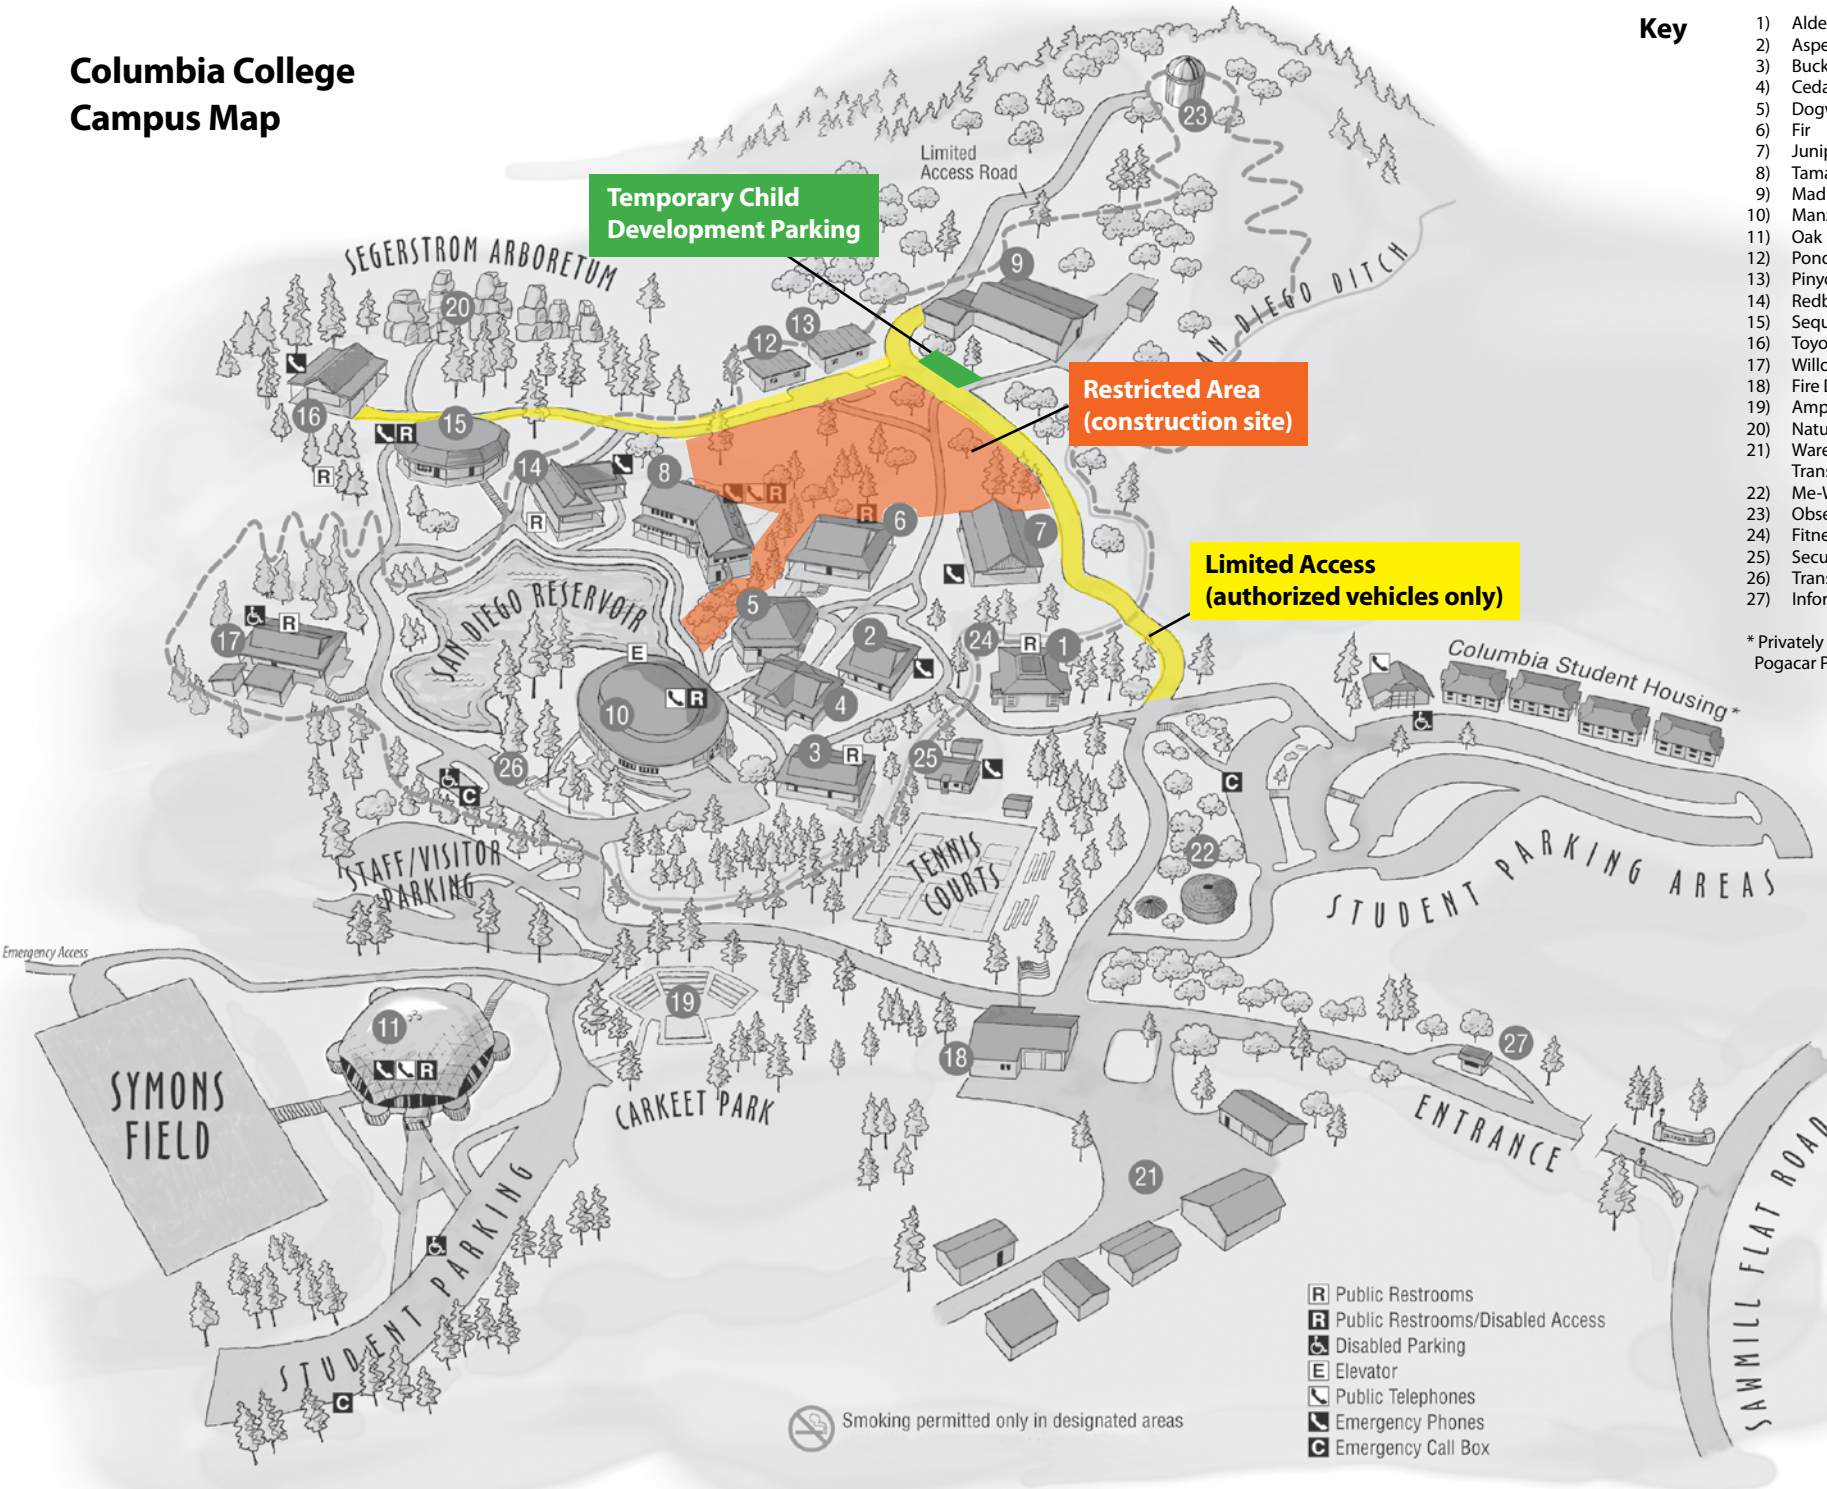

Columbia College Campus Map

Key

1) Alder
2) Aspen
3) Buckeye
4) Cedar
5) Dogwood Forum
6) Fir
7) Juniper (College Nurse)
8) Tamarack Hall (Library)
9) Madrone
10) Manzanita
11) Oak Pavilion
12) Ponderosa (Child Dev.)
13) Pinyon (Toddler Center)
14) Redbud
15) Sequoia
16) Toyon
17) Willow
18) Fire Department
19) Amphitheater
20) Nature Trail
21) Warehouse, Shipping/Receiving, Transportation & Maintenance
22) Me-Wuk Cultural Center
23) Observatory
24) Fitness Jogging Trail
25) Security Office
26) Transit Stop
27) Information/Toll Booth

* Privately owned and operated by Pogacar Properties

- **R** Public Restrooms
- **R** Public Restrooms/Disabled Access
- **♿** Disabled Parking
- **E** Elevator
- **☎** Public Telephones
- **☎** Emergency Phones
- **C** Emergency Call Box

Smoking permitted only in designated areas