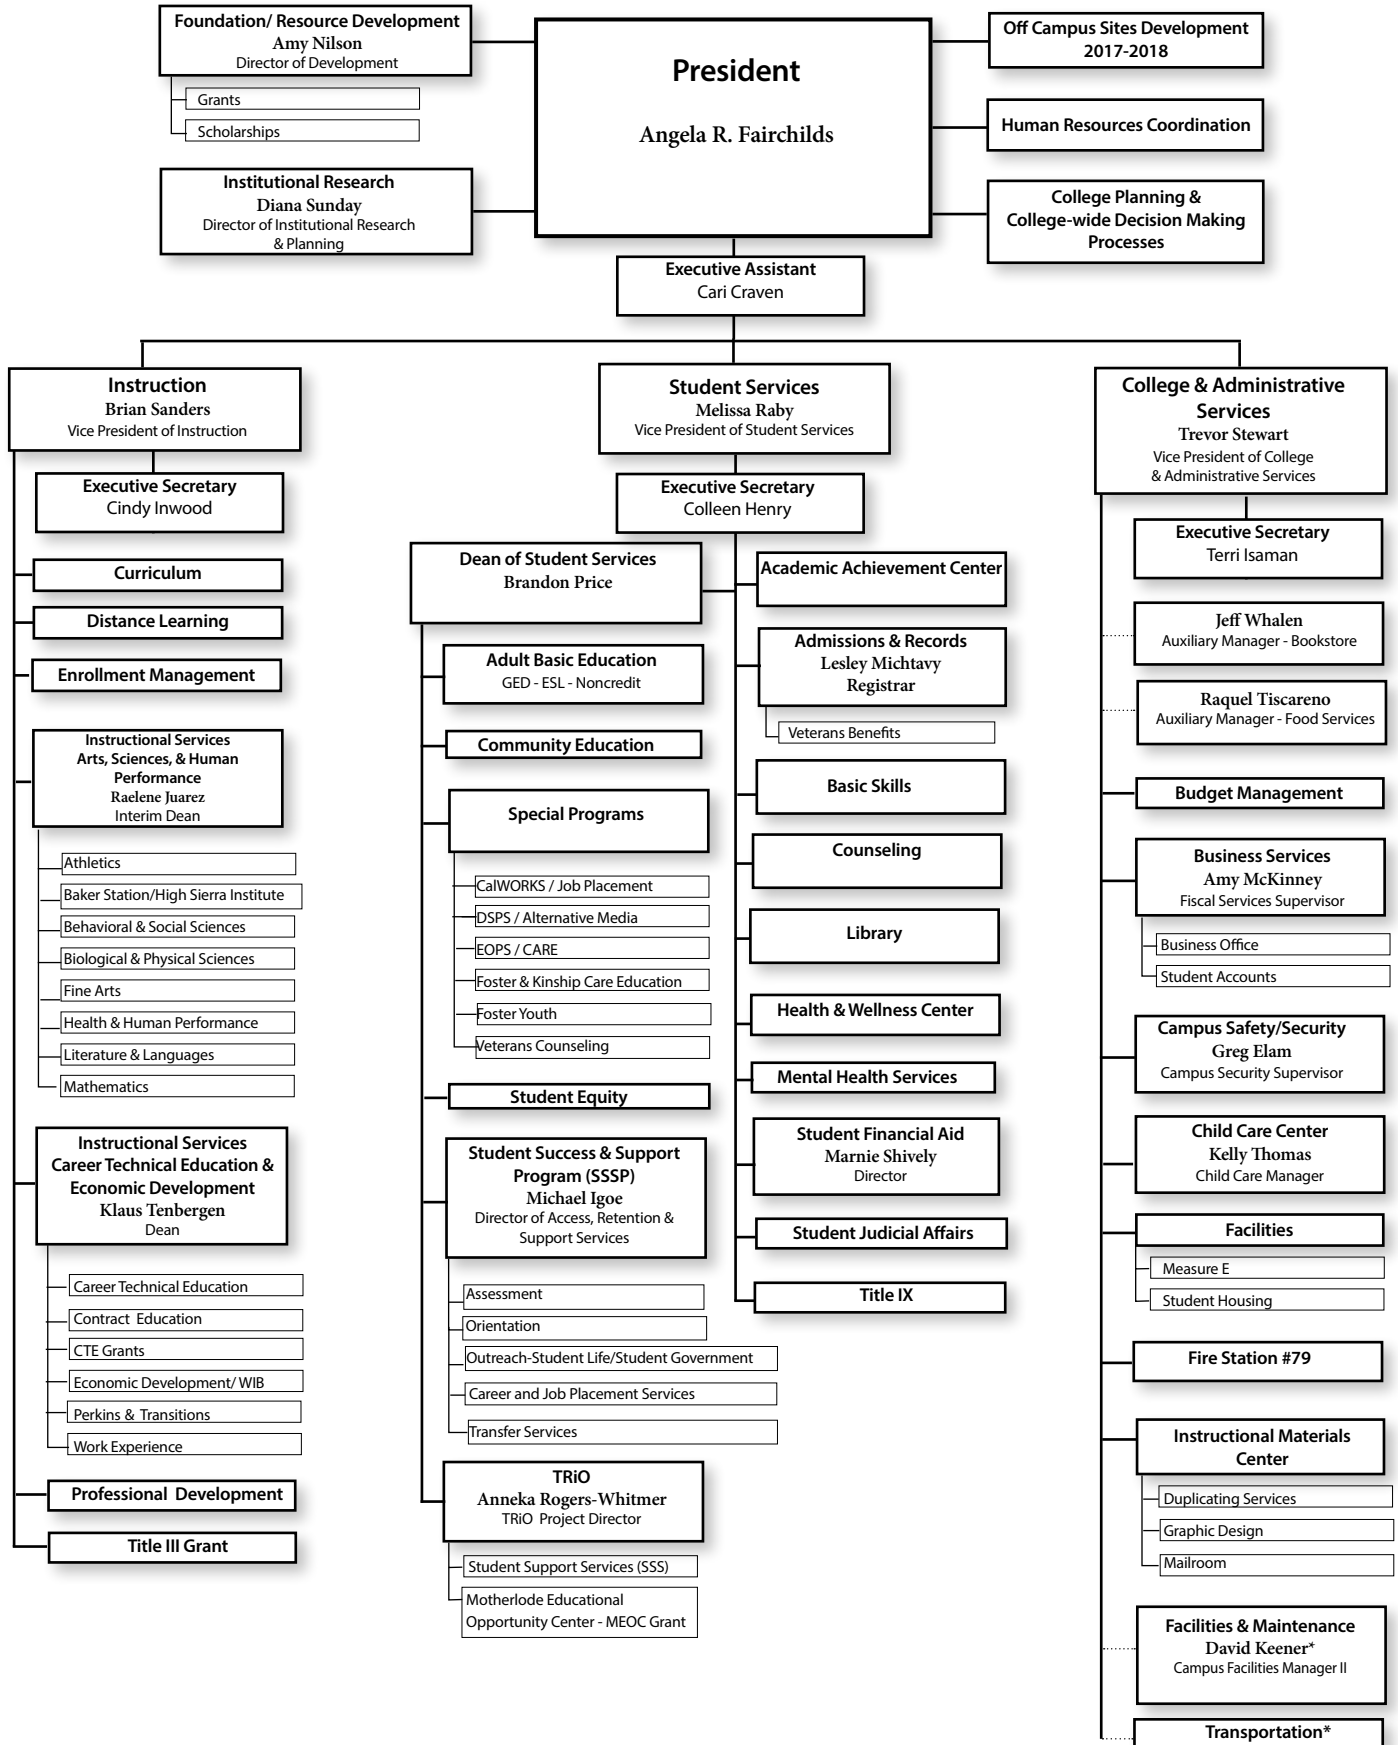

Columbia College Organizational Chart

2017 - 2018

* Central Services Staff