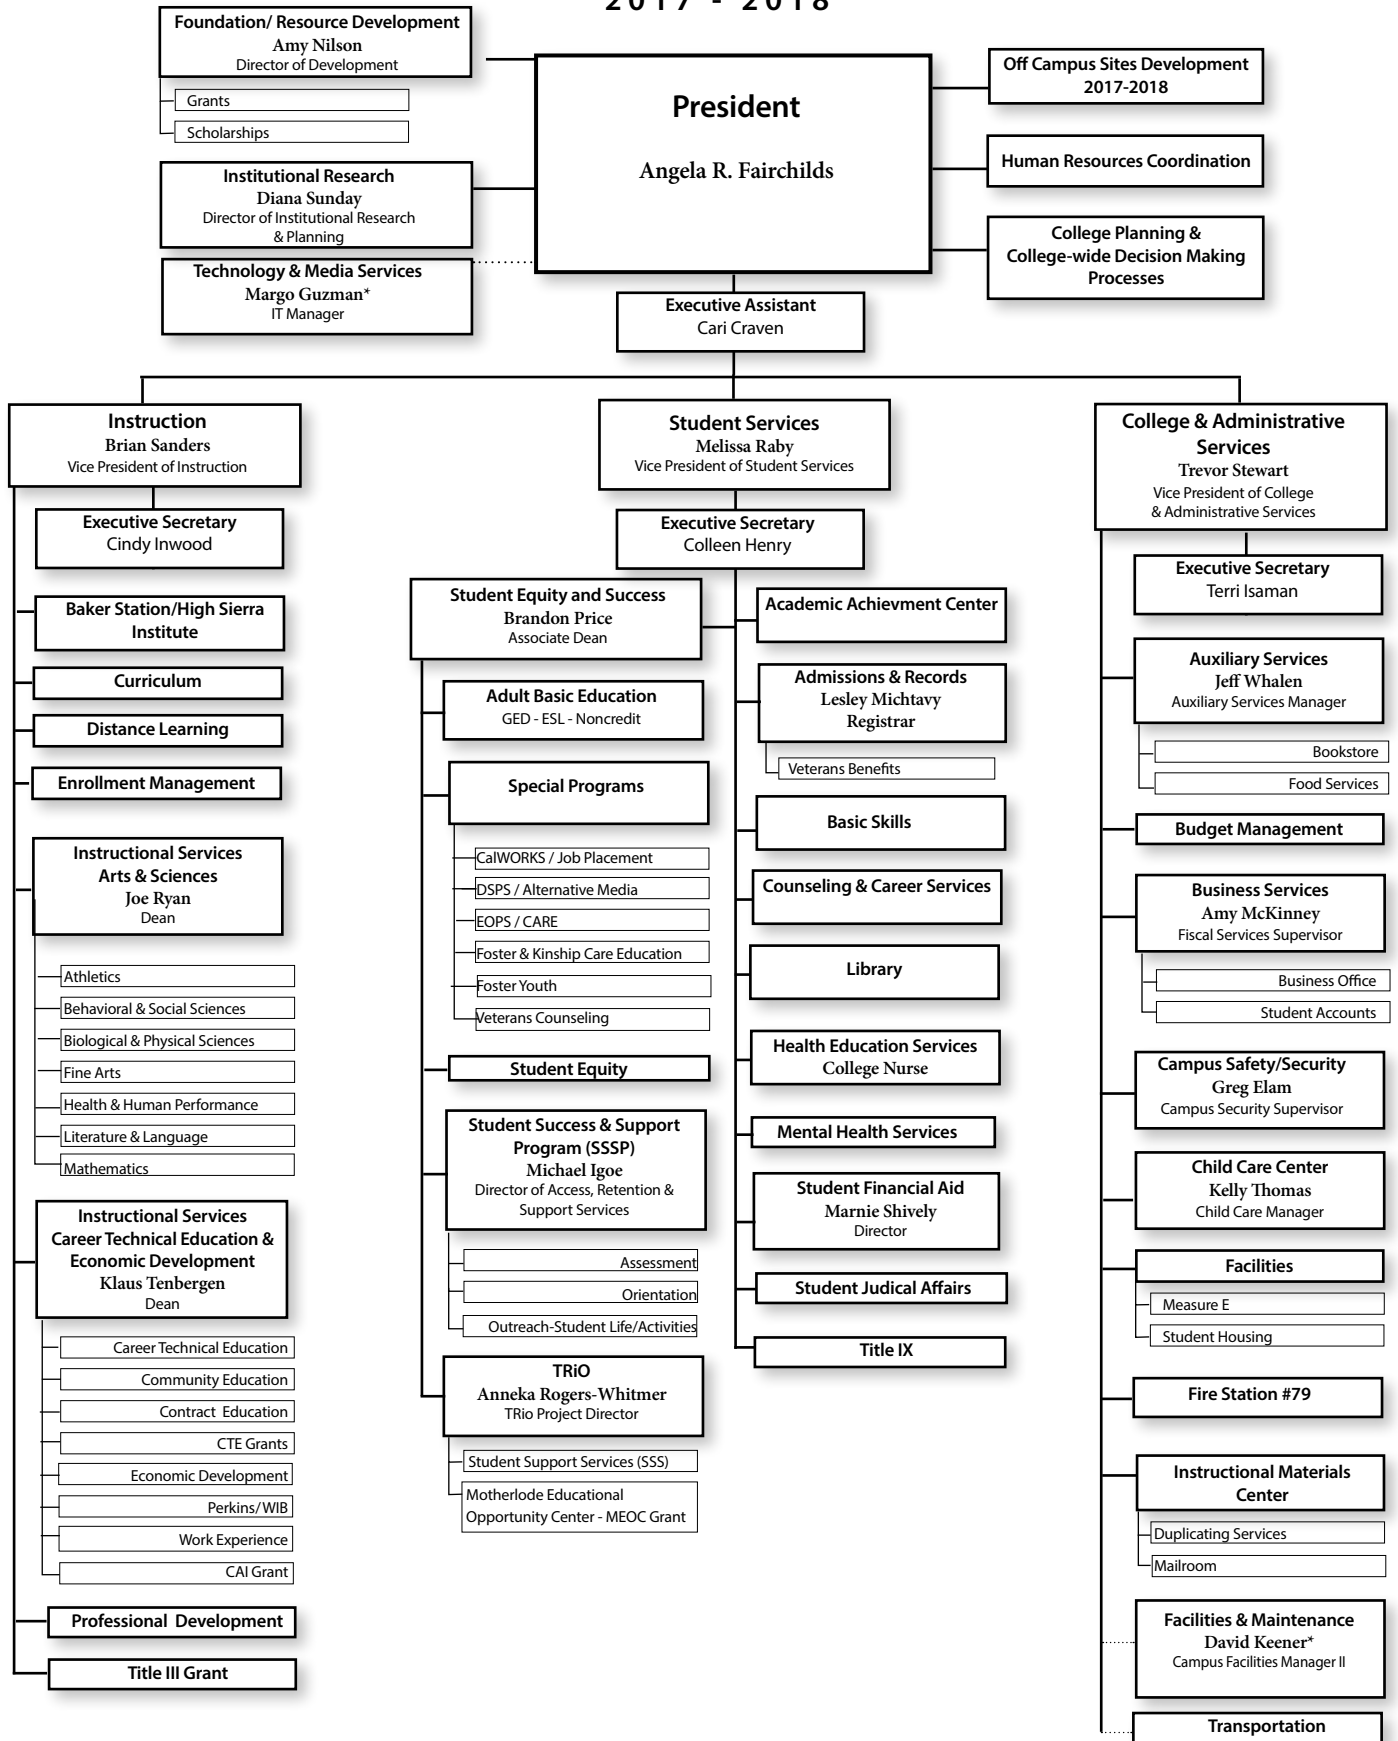

Columbia College Organizational Chart

2017 - 2018

* Central Services Staff